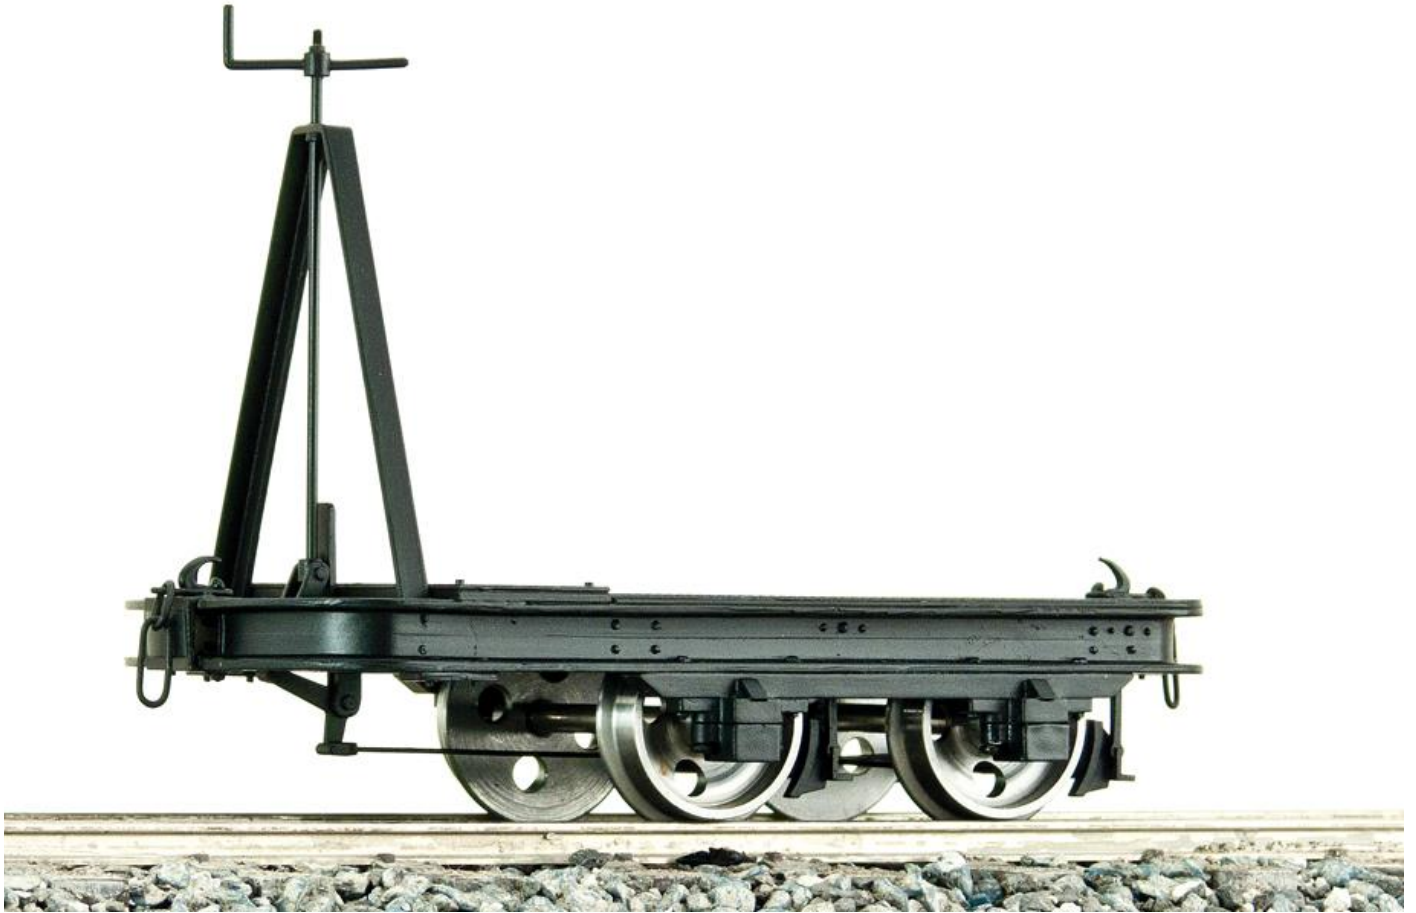

FLAT WAGON

Specifications:

Scale / Gauge - 7/8ths / 45 mm
Construction - Brass
Mini. Radius - 48 in. (1.2 M)
Length - TBA
Width - TBA
Height - TBA

Features:

Steel wheels
Non-working brake

Order Information:

B4751 - Flat Wagon w/o Brake

B4752 - Flat Wagon w/ Brake